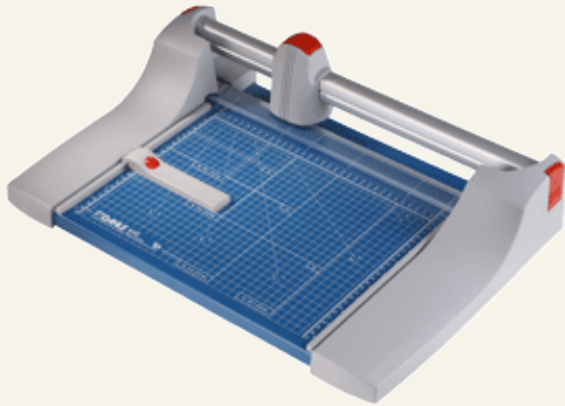

Rotary Trimmer PREMIUM

00444

Top quality for highest precision ! Extraordinary high cutting capacity up to 3 mm. Safety is ensured by the blade totally enclosed in a plastic housing.

- Ground and circular blades made of hardened steel, enclosed in plastic cutting head
- Safety thanks to sealed plastic housing.
- Automatic clamping on the cutting line.
- Sturdy solid metal table with non-slip rubber feet
- Adjustable back-stop.
- Table pre-printed with numerous orientation lines.
- Cutting head easy to change
- Tested according to GS safety regulations.

Cutting length:	670 mm
Cutting capacity:	3 mm
Table size exterior dimensions:	870 x 384 mm
Weight:	5,8 kg
Bar code No:	4007885004440

Orientation lines

Circular blade in plastic head

Easy-to-change blade

Variable backstop